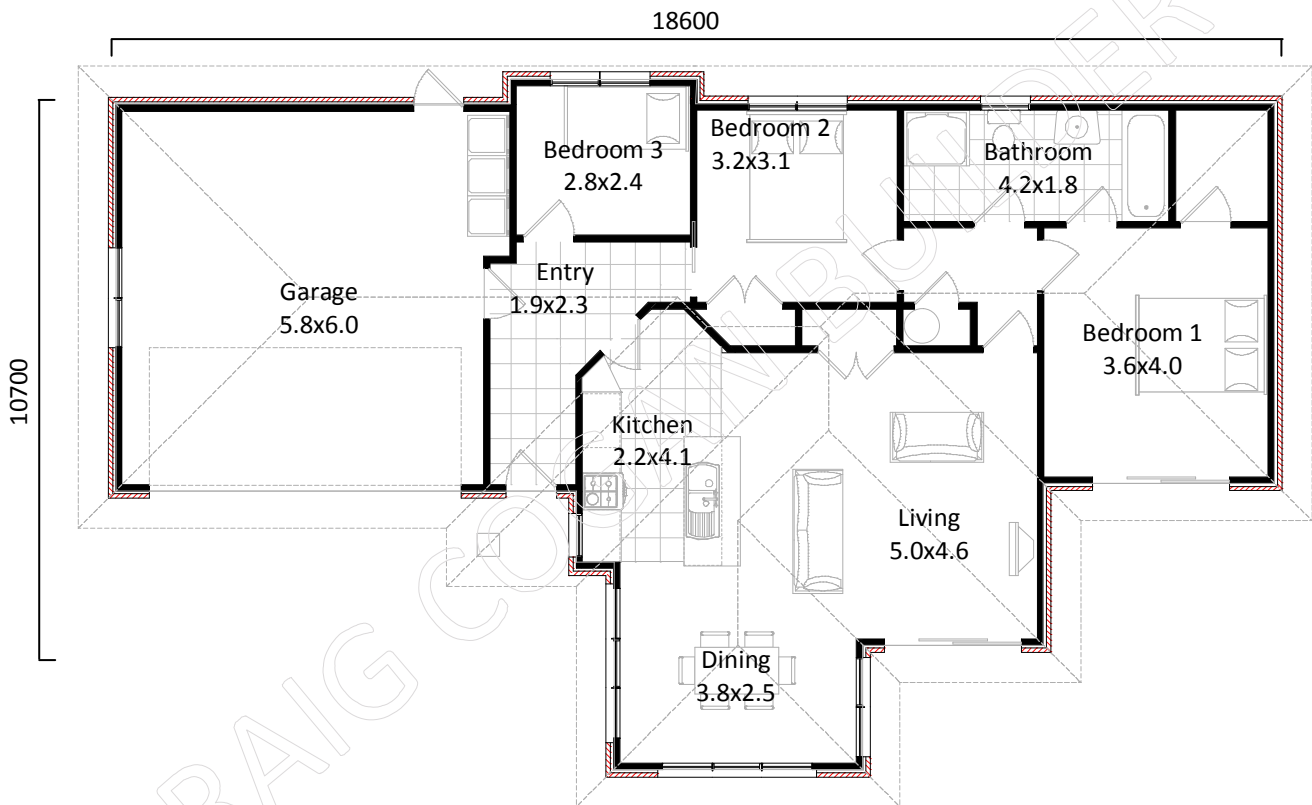

# Rarahu 142m<sup>2</sup>

Rarahu | 3 Bedrooms | Floor Area 142m<sup>2</sup>