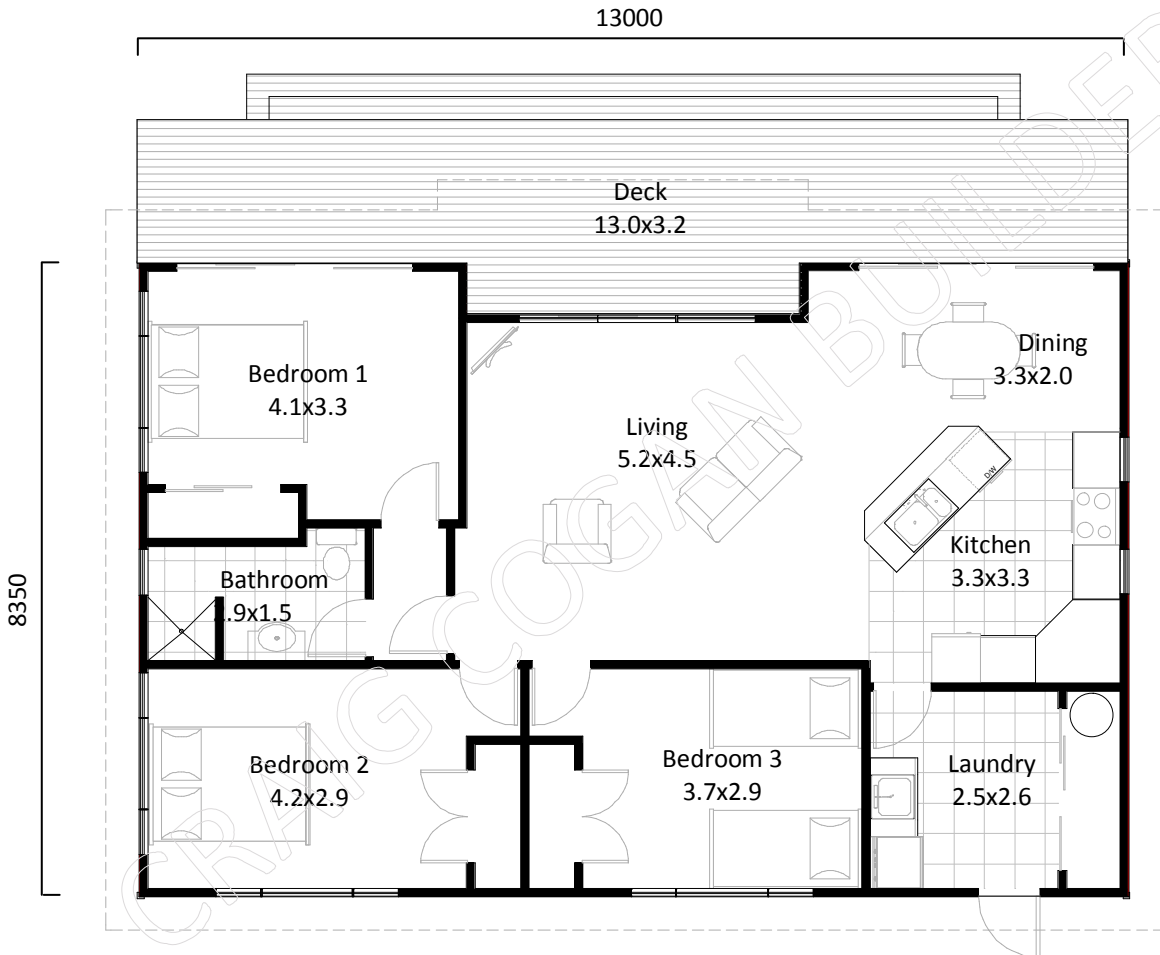

Manuka 105m²

Manuka | 3 Bedrooms | Floor Area 105m²