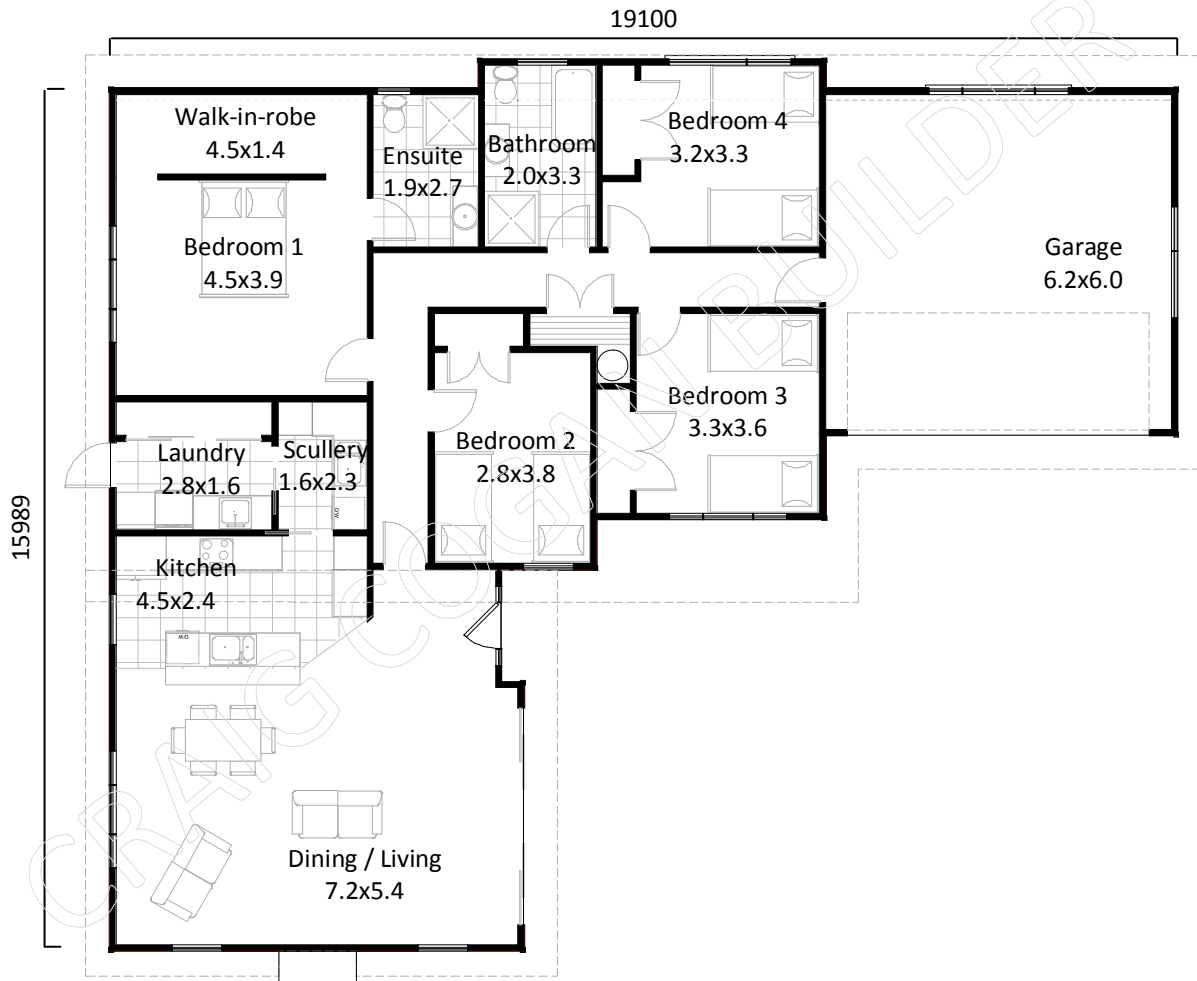

Weka 199m²

Weka | 4 Bedrooms | Floor Area 199m²