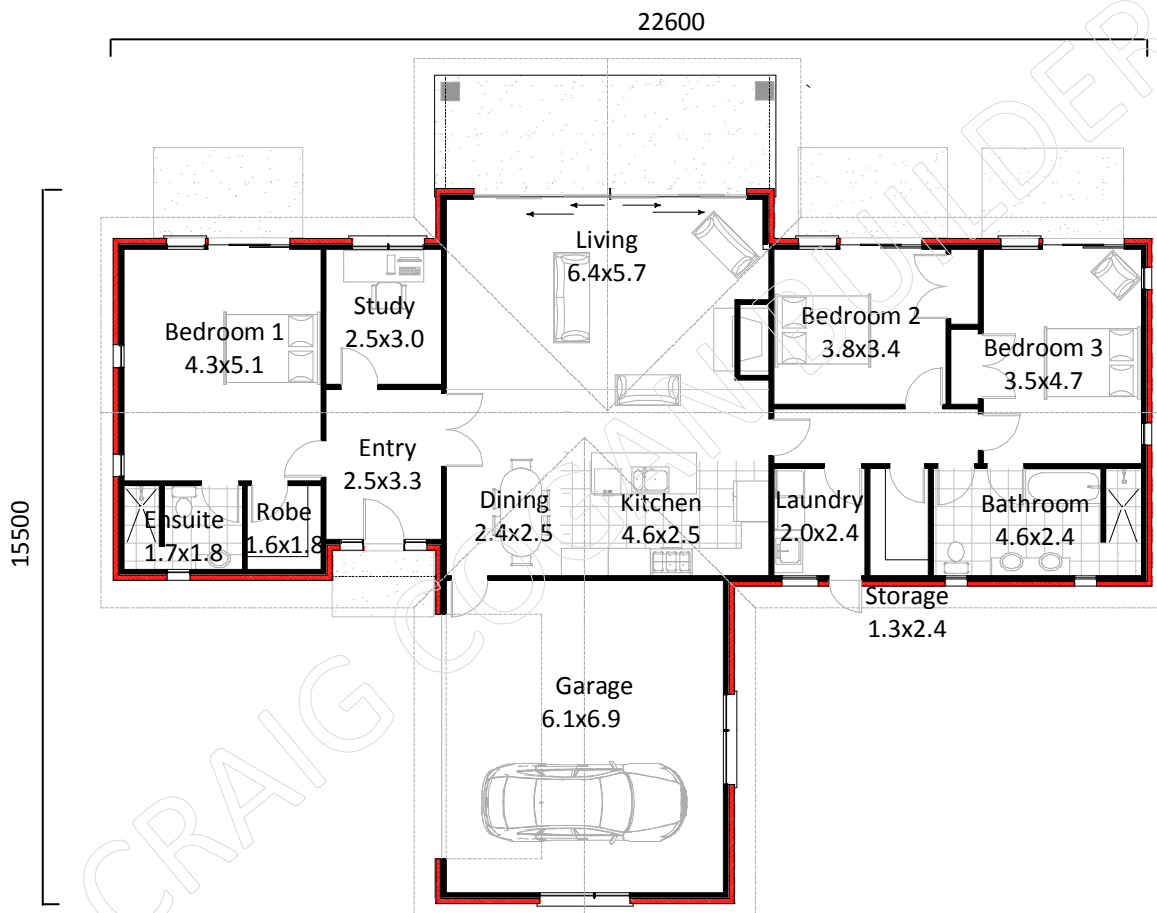

Harakeke 220m²

Harakeke | 3 Bedrooms | Floor Area 220m²